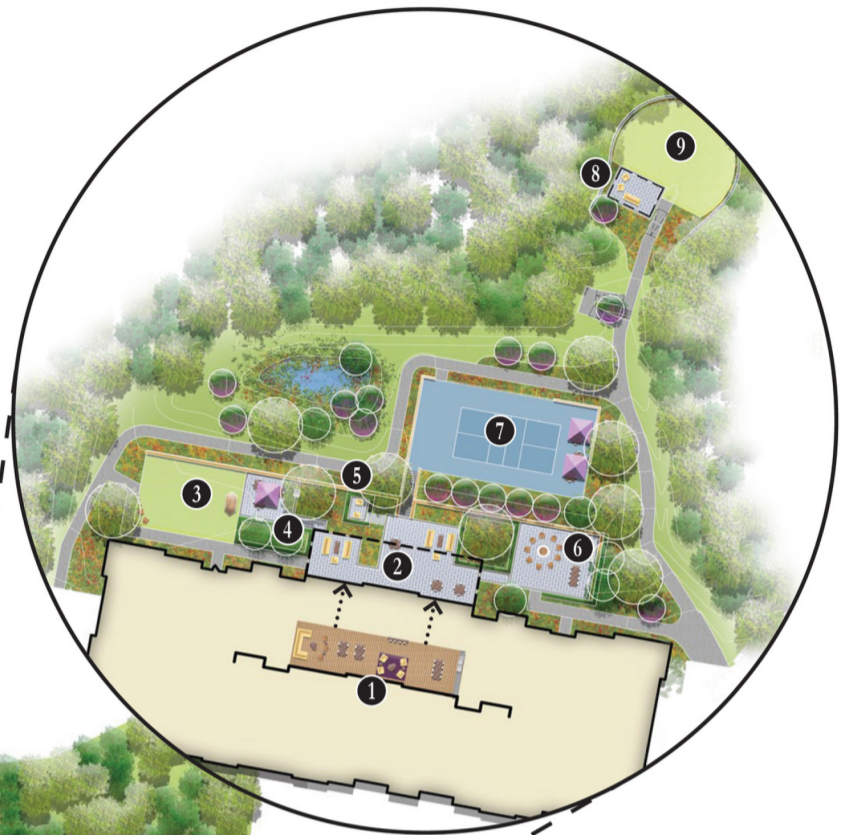

# ELEMENT AT MILL CREEK

## SITEMAP

### LEGEND

- ① COOKING & GATHERING DECK
- ② UPPER TERRACE
- ③ FLEX LAWN/ PUTTING GREEN
- ④ LOWER TERRACE WEST (GATHERING AREAS)
- ⑤ THE NOOK
- ⑥ LOWER TERRACE EAST (FIREPIT AND DINING)
- ⑦ PICKLEBALL COURT
- ⑧ SHADE STRUCTURE/ GATHERING AREA
- ⑨ BARK PARK
- ⑩ SEATING & GATHERING AREA
- ⑪ NATURE TRAILS AND BENCHES